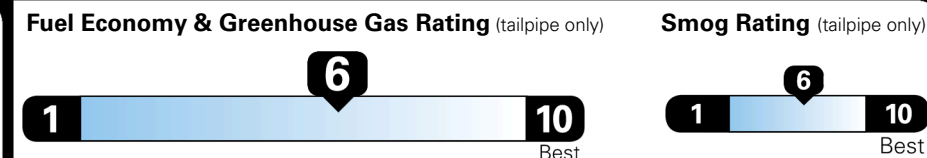

EPA DOT Fuel Economy and Environment

Gasoline Vehicle

Fuel Economy

34 MPG
combined city/hwy

35 MPG
city

34 MPG
highway

2.9 gallons per 100 miles

Small SUVs range from 14 to 125 MPG. The best vehicle rates 146 MPGe.

You save $1,250
in fuel costs over 5 years compared to the average new vehicle.

Annual fuel cost $1,450